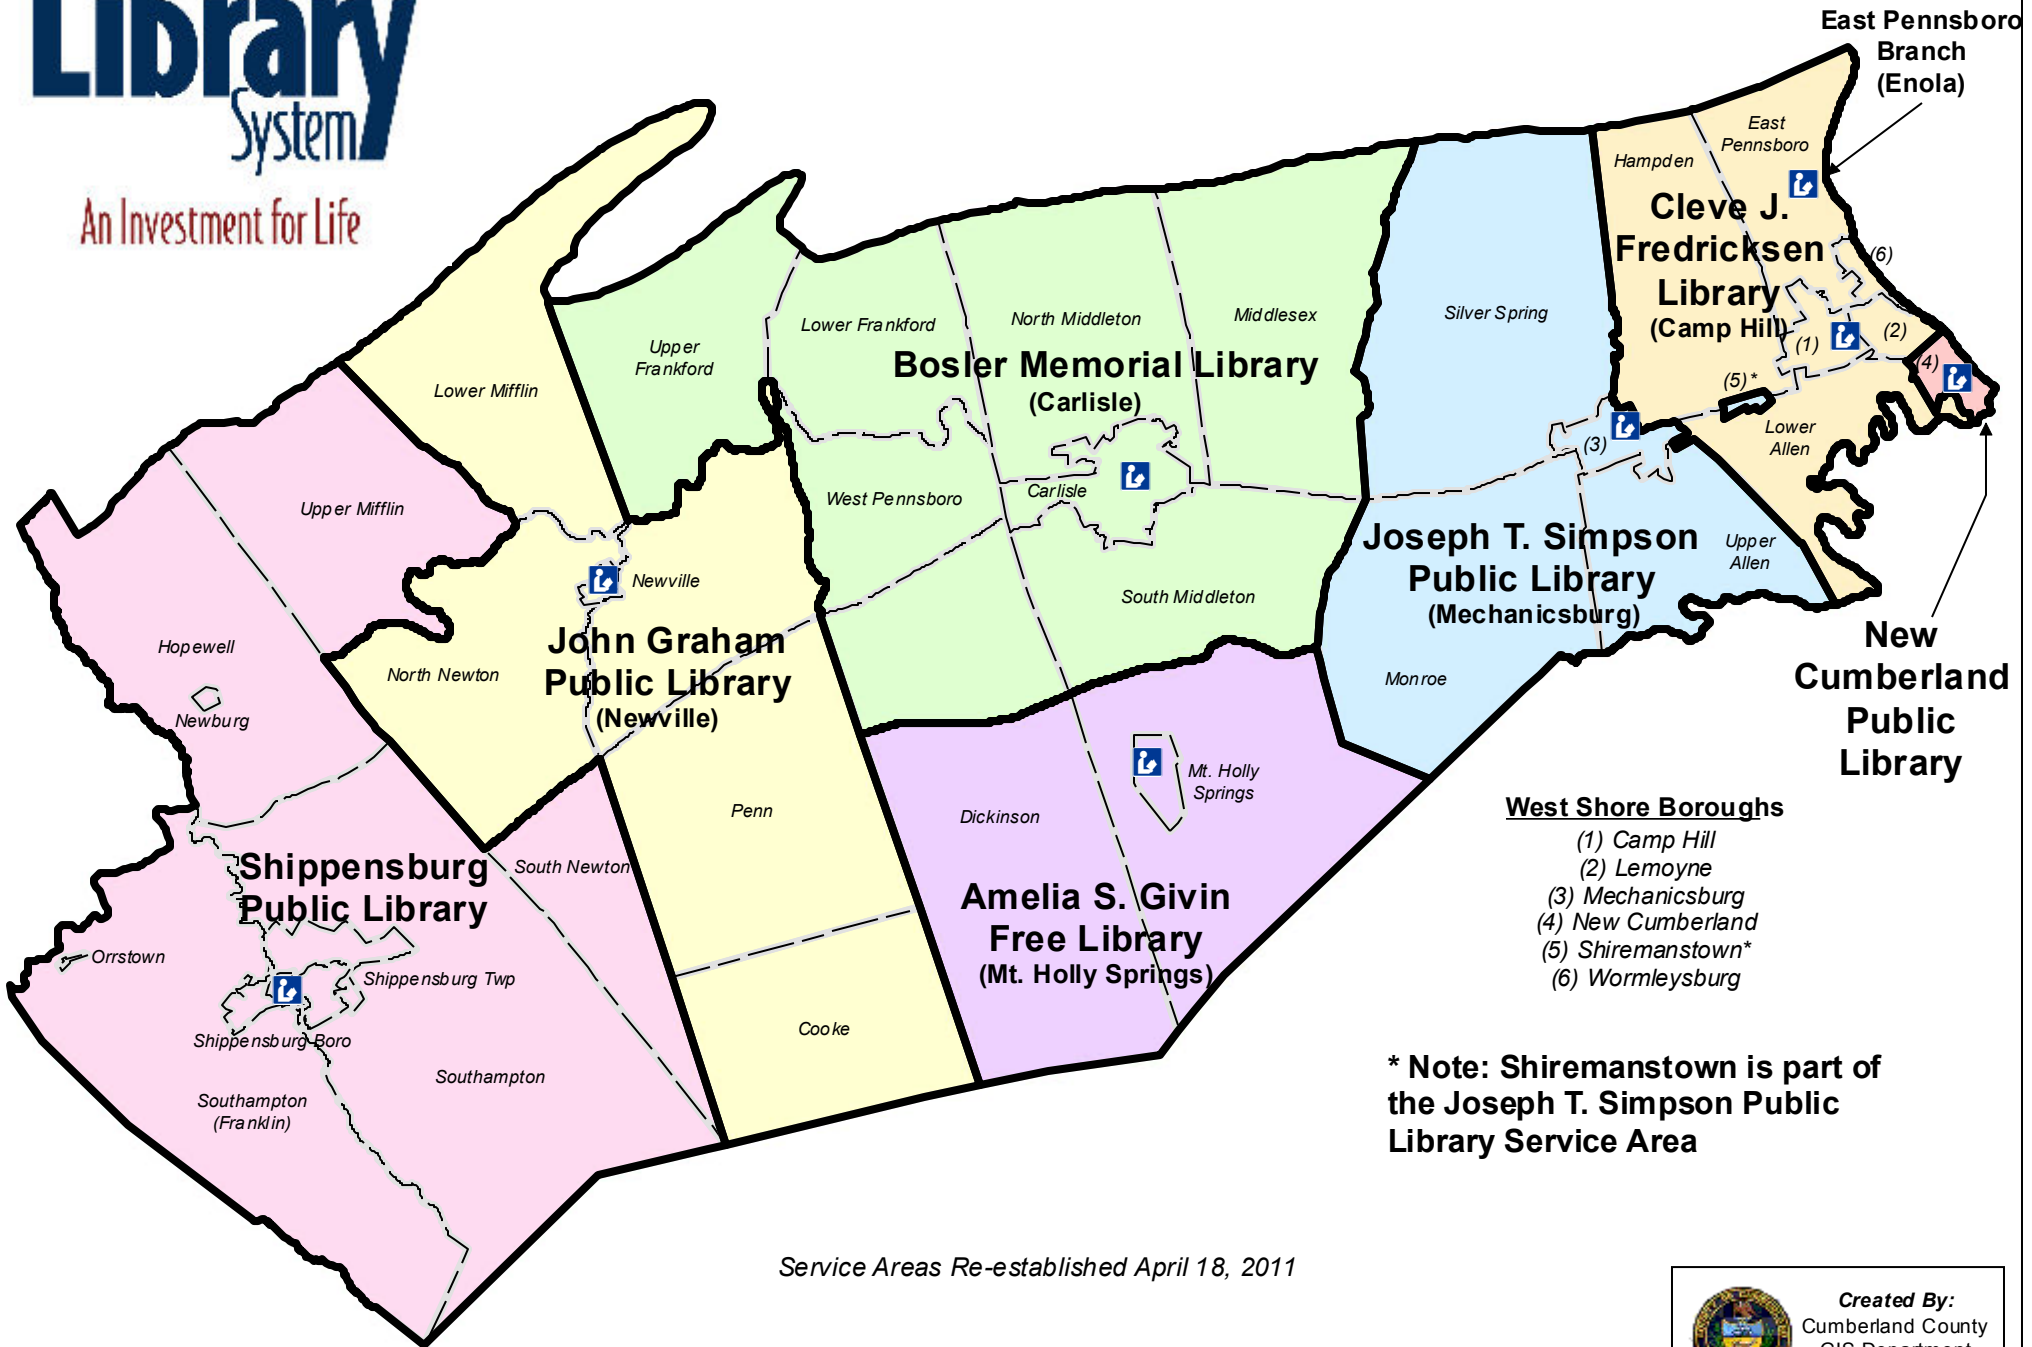

Cumberland County Library System

An Investment for Life

West Shore Boroughs

- (1) Camp Hill
- (2) Lemoyne
- (3) Mechanicsburg
- (4) New Cumberland
- (5) Shiremanstown*
- (6) Wormleysburg

* Note: Shiremanstown is part of the Joseph T. Simpson Public Library Service Area

Service Areas Re-established April 18, 2011

(Includes Some Franklin County Jurisdictions)

MAP SCALE = 1:250,000

Created By:
Cumberland County
GIS Department
May 2011